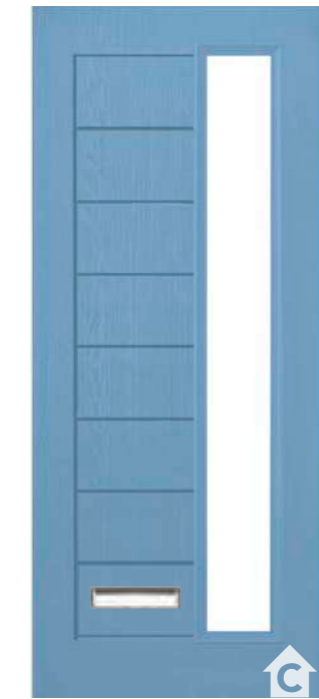

If you love the sleek GD01 but want to add some natural light into your home, then the GD02 is the perfect design for you...

GD02

Left, Centre or Right Configuration